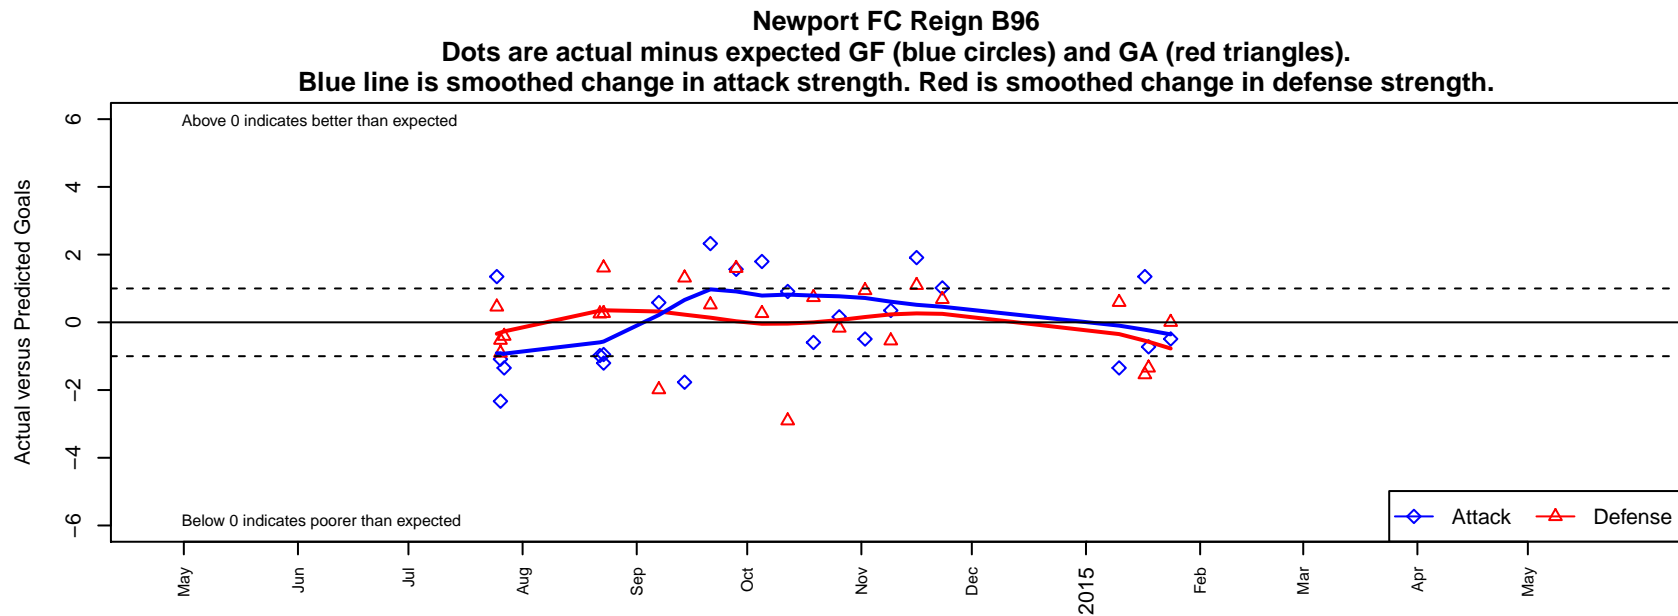

## Newport FC Reign B96

Newport Youth SC  
Bellevue, WA  
B96 total strength=1630  
attack=26.49 defense=11.88  
fall league = NPSL B18M1

alt names used:  
Newport FC BU18  
Newport FC Reign 96

Venues played:  
2014 Crossfire Select Cup BU18  
2014 Xtreme Cup BU19  
2014 NPSL B18M1  
2014 Founders Cup B96 19

**attack and defense variance (black dot)  
relative to other teams  
and top 10 in region**

**attack and defense rating  
relative to others at age  
and all opponents in last 13 months**

**Performance relative to 13 month average**