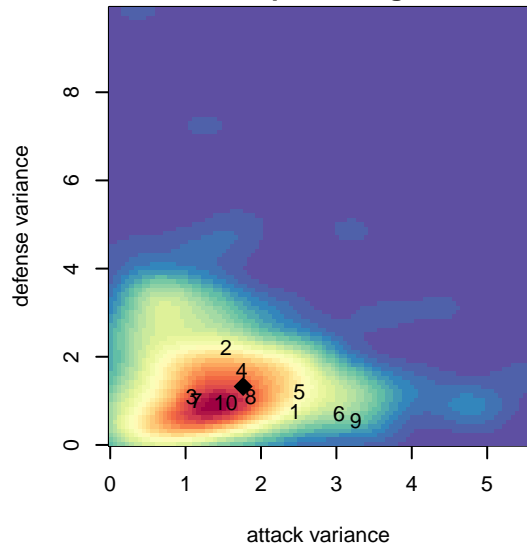

## Newport FC Reign B96

Newport Youth SC  
Bellevue, WA  
B96 total strength=1630  
attack=26.49 defense=11.88  
fall league = NPSL B18M1

alt names used:  
Newport FC BU18  
Newport FC Reign 96

Venues played:  
2014 Crossfire Select Cup BU18  
2014 Xtreme Cup BU19  
2014 NPSL B18M1  
2014 Founders Cup B96 19

**attack and defense variance (black dot)  
relative to other teams  
and top 10 in region**

**attack and defense rating  
relative to others at age  
and all opponents in last 13 months**

**Performance relative to 13 month average**