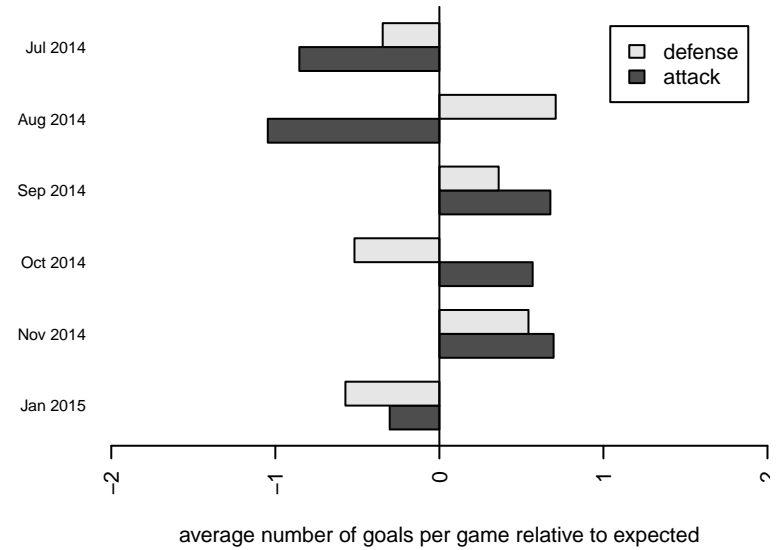

Performance relative to 13 month average