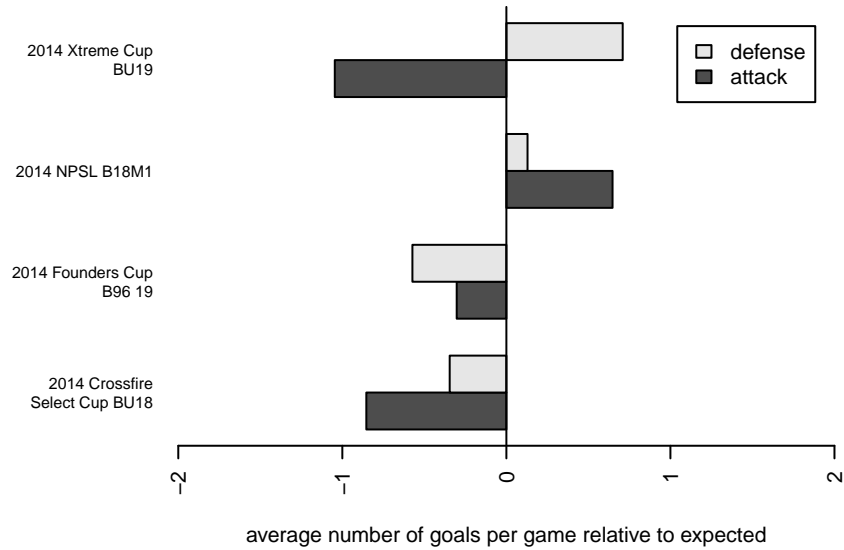

## Newport FC Reign B96

Newport Youth SC  
Bellevue, WA  
B96 total strength=1630  
attack=26.49 defense=11.88  
fall league = NPSL B18M1

alt names used:  
Newport FC BU18  
Newport FC Reign 96

Venues played:  
2014 Crossfire Select Cup BU18  
2014 Xtreme Cup BU19  
2014 NPSL B18M1  
2014 Founders Cup B96 19

**attack and defense variance (black dot)  
relative to other teams  
and top 10 in region**

**attack and defense rating  
relative to others at age  
and all opponents in last 13 months**

**Performance relative to 13 month average**