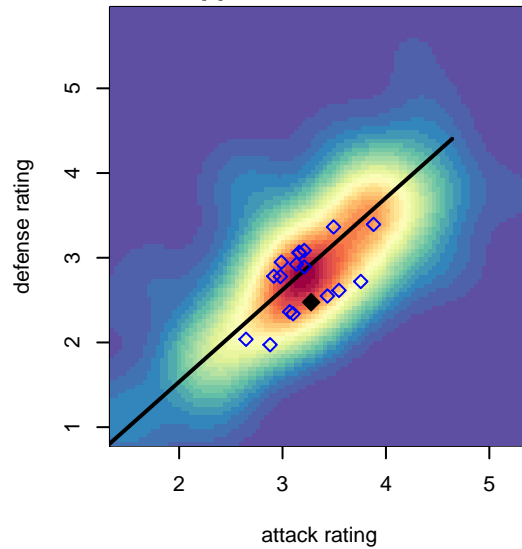

## Newport FC Reign B96

Newport Youth SC  
Bellevue, WA  
B96 total strength=1630  
attack=26.49 defense=11.88  
fall league = NPSL B18M1

alt names used:  
Newport FC BU18  
Newport FC Reign 96

Venues played:  
2014 Crossfire Select Cup BU18  
2014 Xtreme Cup BU19  
2014 NPSL B18M1  
2014 Founders Cup B96 19

**attack and defense variance (black dot)  
relative to other teams  
and top 10 in region**

**attack and defense rating  
relative to others at age  
and all opponents in last 13 months**

**Performance relative to 13 month average**